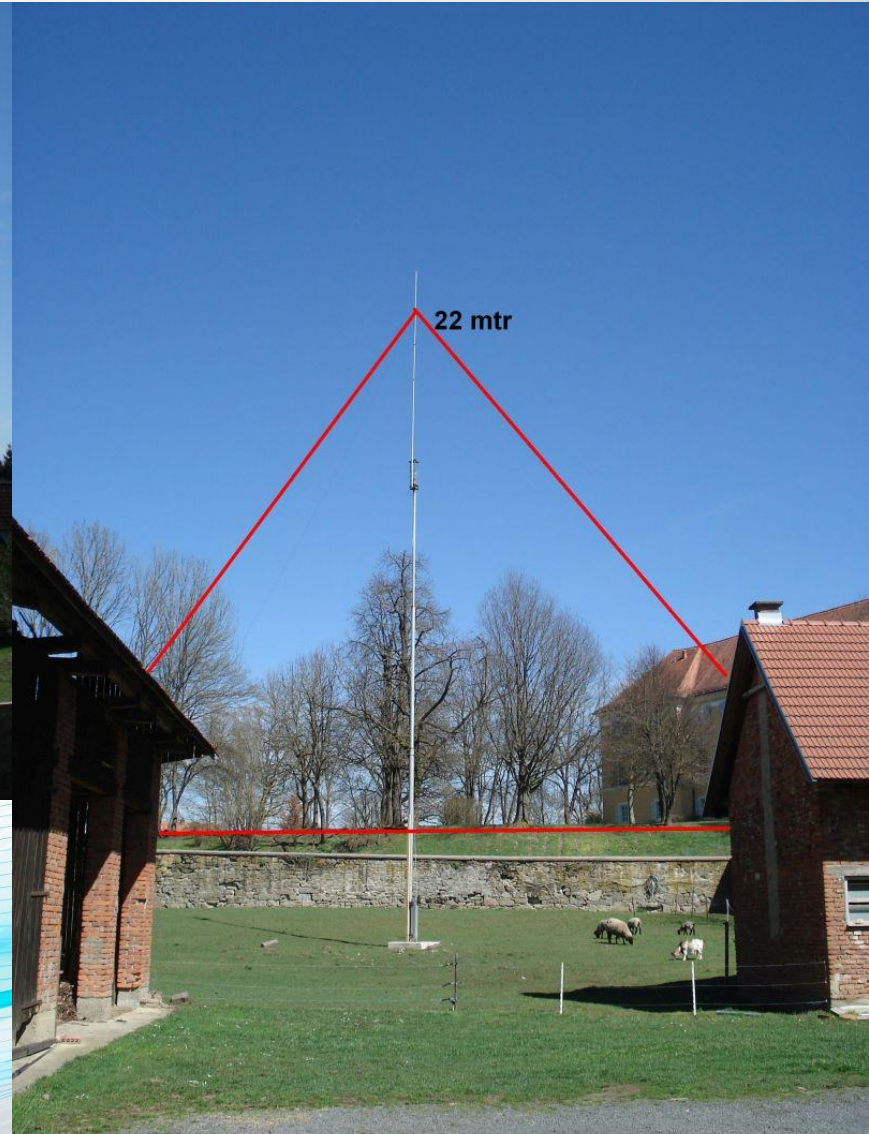

we have 163 skimme

skimmers online:

3B8CW - 40m, 20m
 9A1CIG - 160m, 80m
 9V1RM - 20m
 AA4VV - 160m, 80m,
 AC0C - no spot last 1
 AD6DM - 40m
 AE4PM - no spot last
 BD2FW - 20m, 15m
 BD2RJ - 40m, 30m, 2

80 mtr Delta Loop

**Elektrischer
Weidezaun**

Electric fence

DxMaps, 40 mtr RBN Test

QSO/SWL real time maps and lis x +

https://www.dxmaps.com/spots/mapg.php?Lan=E&#

Apps Bookmarks Favoriten Google SOTA Mappi RBN Bing Maps DX-2 dx-info Land Meter-Feet Weitere Lesezeichen