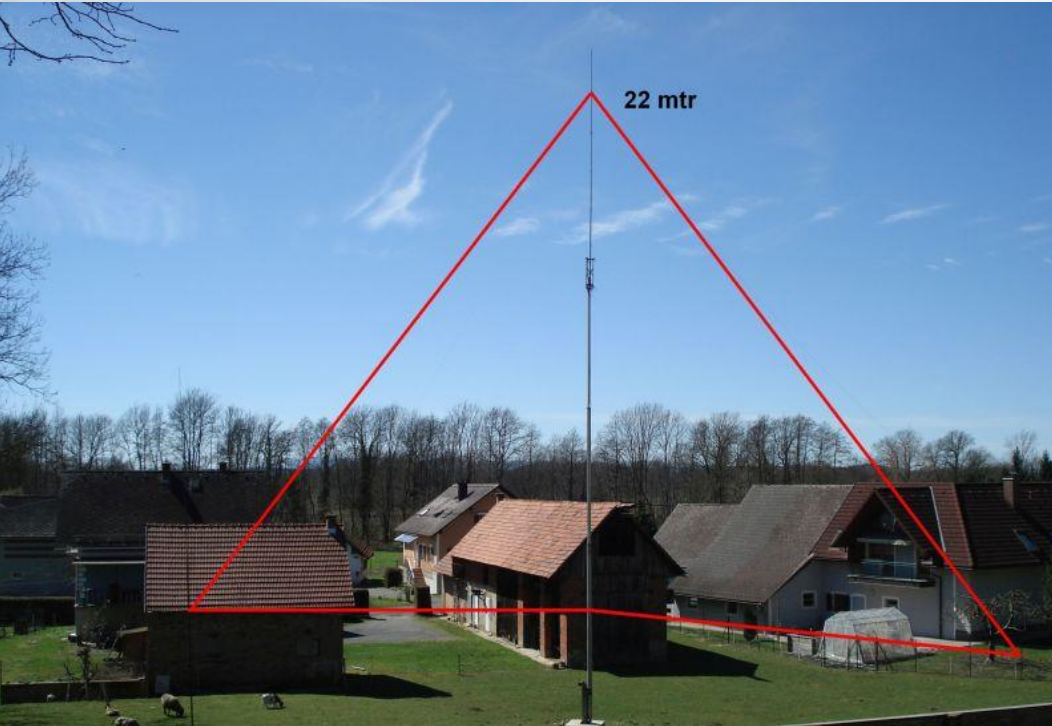

we have 163 skimme

skimmers online:

3B8CW - 40m, 20m
 9A1CIG - 160m, 80m
 9V1RM - 20m
 AA4VV - 160m, 80m,
 AC0C - no spot last 1
 AD6DM - 40m
 AE4PM - no spot last
 BD2FW - 20m, 15m
 BD2RJ - 40m, 30m, 2

80 mtr Delta Loop

**Elektrischer
Weidezaun**

Electric fence

DxMaps, 40 mtr RBN Test

QSO/SWL real time maps and lis x +

https://www.dxmaps.com/spots/mapg.php?Lan=E&#

Apps Bookmarks Favoriten Google SOTA Mappi RBN Bing Maps DX-2 dx-info Land Meter-Feet Weitere Lesezeichen